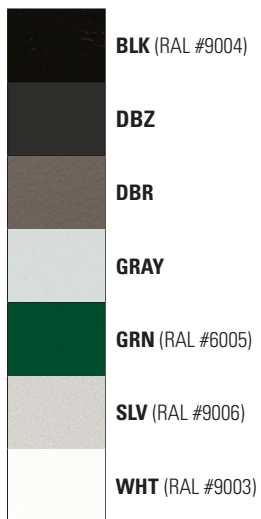

## Default Color Detail

Color specified for this series will default to parts painted as indicated in drawings at right.

The colors shown will vary from actual material.

### CUSTOM COLOR OPTION

For custom color (add price applies), please specify RAL code, or a manufacturer code plus a description as shown below.

**All custom colors other than RAL require two sample swatches, minimum 1" square.**

#### EXAMPLES:

- RAL color: **RAL #4009 Pastellviolett**
- Sherwin-Williams color (requires two 1" swatches): **#SW6795, Major Blue**

 = Default Color Locations