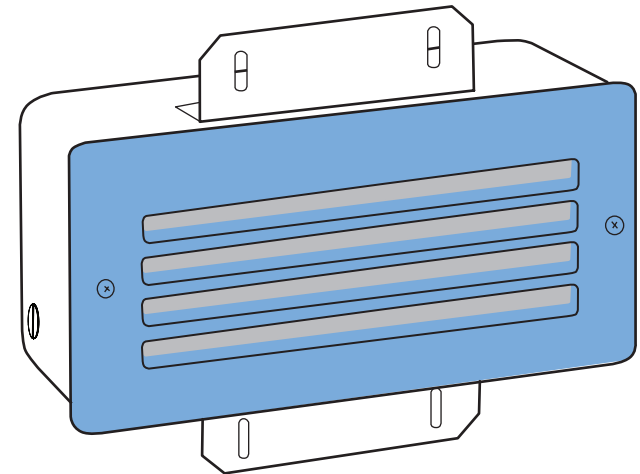

#### EXAMPLES:

- RAL color: **RAL #4009 Pastellviolett**
- Sherwin-Williams color (requires two 1" swatches): **#SW6795, Major Blue**

 = Default Color Locations