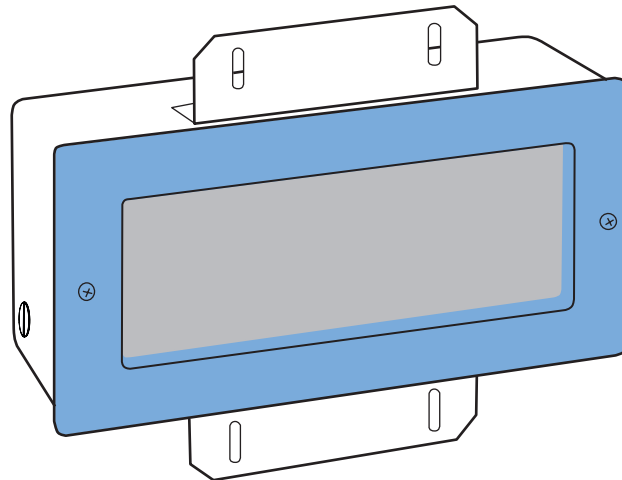

#### EXAMPLES:

- RAL color: **RAL #4009 Pastellviolett**
- Sherwin-Williams color (requires two 1" swatches): **#SW6795, Major Blue**

 = Default Color Locations