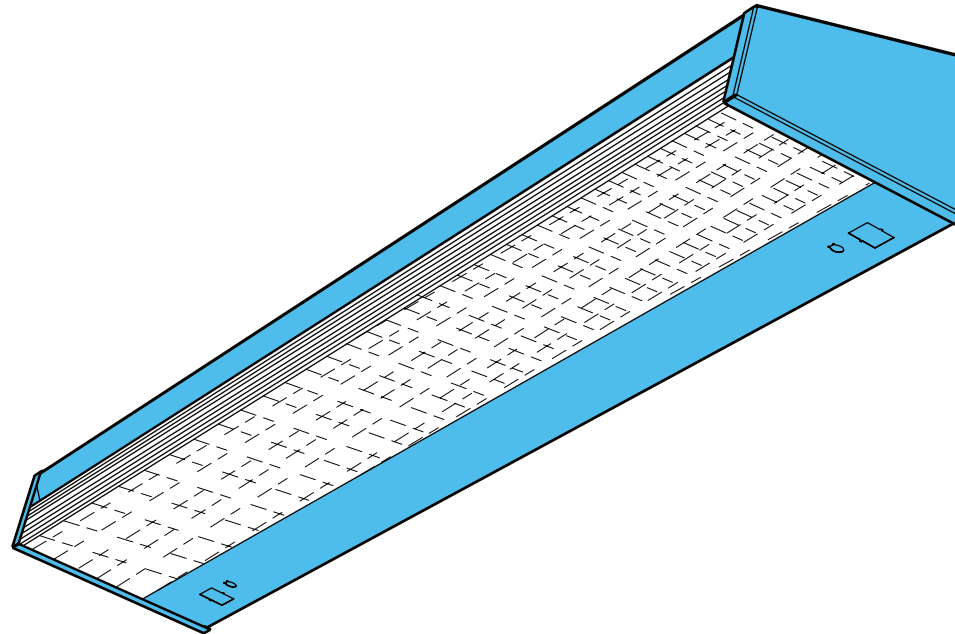

29 Series

Default Color Detail

Color specified for this series will default to parts painted as indicated in drawings at right.

STANDARD COLOR OPTIONS

For optimum results, the finish will default to smooth polyester powder coat. The standard colors listed below are available on this fixture without incurring a custom color fee (swatches available on request):

The colors shown will vary from actual material.

CUSTOM COLOR OPTION

For custom color (adder applies), please specify RAL code or a manufacturer code with description (see examples below).

All custom colors other than RAL require two sample swatches, minimum 1" square.

EXAMPLES:

- RAL color: **RAL #4009 Pastellviolett**
- Sherwin-Williams color (requires two 1" sq. swatches): **#SW6795, Major Blue**

= Default Color Locations

29 SERIES COLOR DETAIL

H.E. Williams, Inc.
www.hewilliams.com
1-866-358-4065
CC0030.111813MP