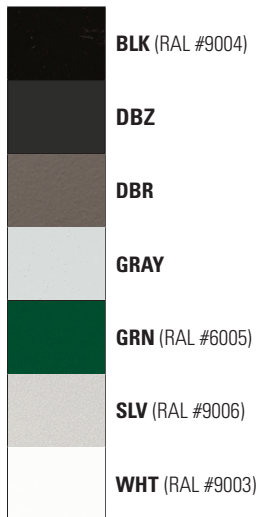

VA1 & VA2 Series

Default Color Detail

Color specified for this series will default to parts painted as indicated in drawings at right.

STANDARD COLOR OPTIONS

Williams super durable polyester powder coat meets and exceeds AAMA 2604 specifications for outdoor durability.

The standard colors listed below are available on this fixture without incurring a custom color fee (swatches available on request):

The colors shown will vary from actual material.

CUSTOM COLOR OPTION

For custom color (adder applies), please specify RAL code, or a manufacturer code plus a description as shown below.

All custom colors other than RAL require two sample swatches, minimum 1" square.

EXAMPLES:

- RAL color: **RAL #4009 Pastellviolett**
- Sherwin-Williams color (requires two 1" swatches): **#SW6795, Major Blue**