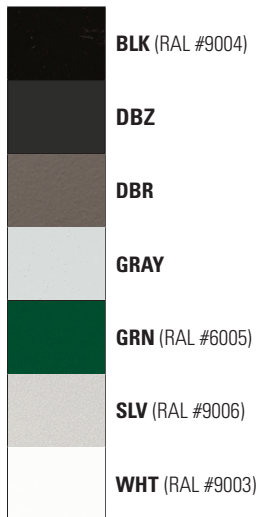

## Default Color Detail

Color specified for this series will default to parts painted as indicated in drawings at right.

The colors shown will vary from actual material.

### CUSTOM COLOR OPTION

For custom color (adder applies), please specify RAL code, or a manufacturer code plus a description as shown below.

**All custom colors other than RAL require two sample swatches, minimum 1" square.**

#### EXAMPLES:

- RAL color: **RAL #4009 Pastellviolett**
- Sherwin-Williams color (requires two 1" swatches): **#SW6795, Major Blue**

 = Default Color Locations