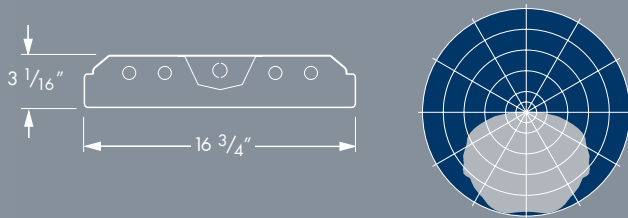

PHOTOMETRY

AL-4-454T5H

LUMEN SUMMARY

ZONE	LUMENS	% LAMP	% FIXTURE
0 - 30	4466.	22.3	23.0
0 - 40	7406.	37.0	38.1
0 - 60	13966.	69.8	71.8
0 - 90	19389.	96.9	99.7
0 - 180	19451.	97.3	100.0

TOTAL LUMINAIRE OPTICAL EFFICIENCY = 97.3 %